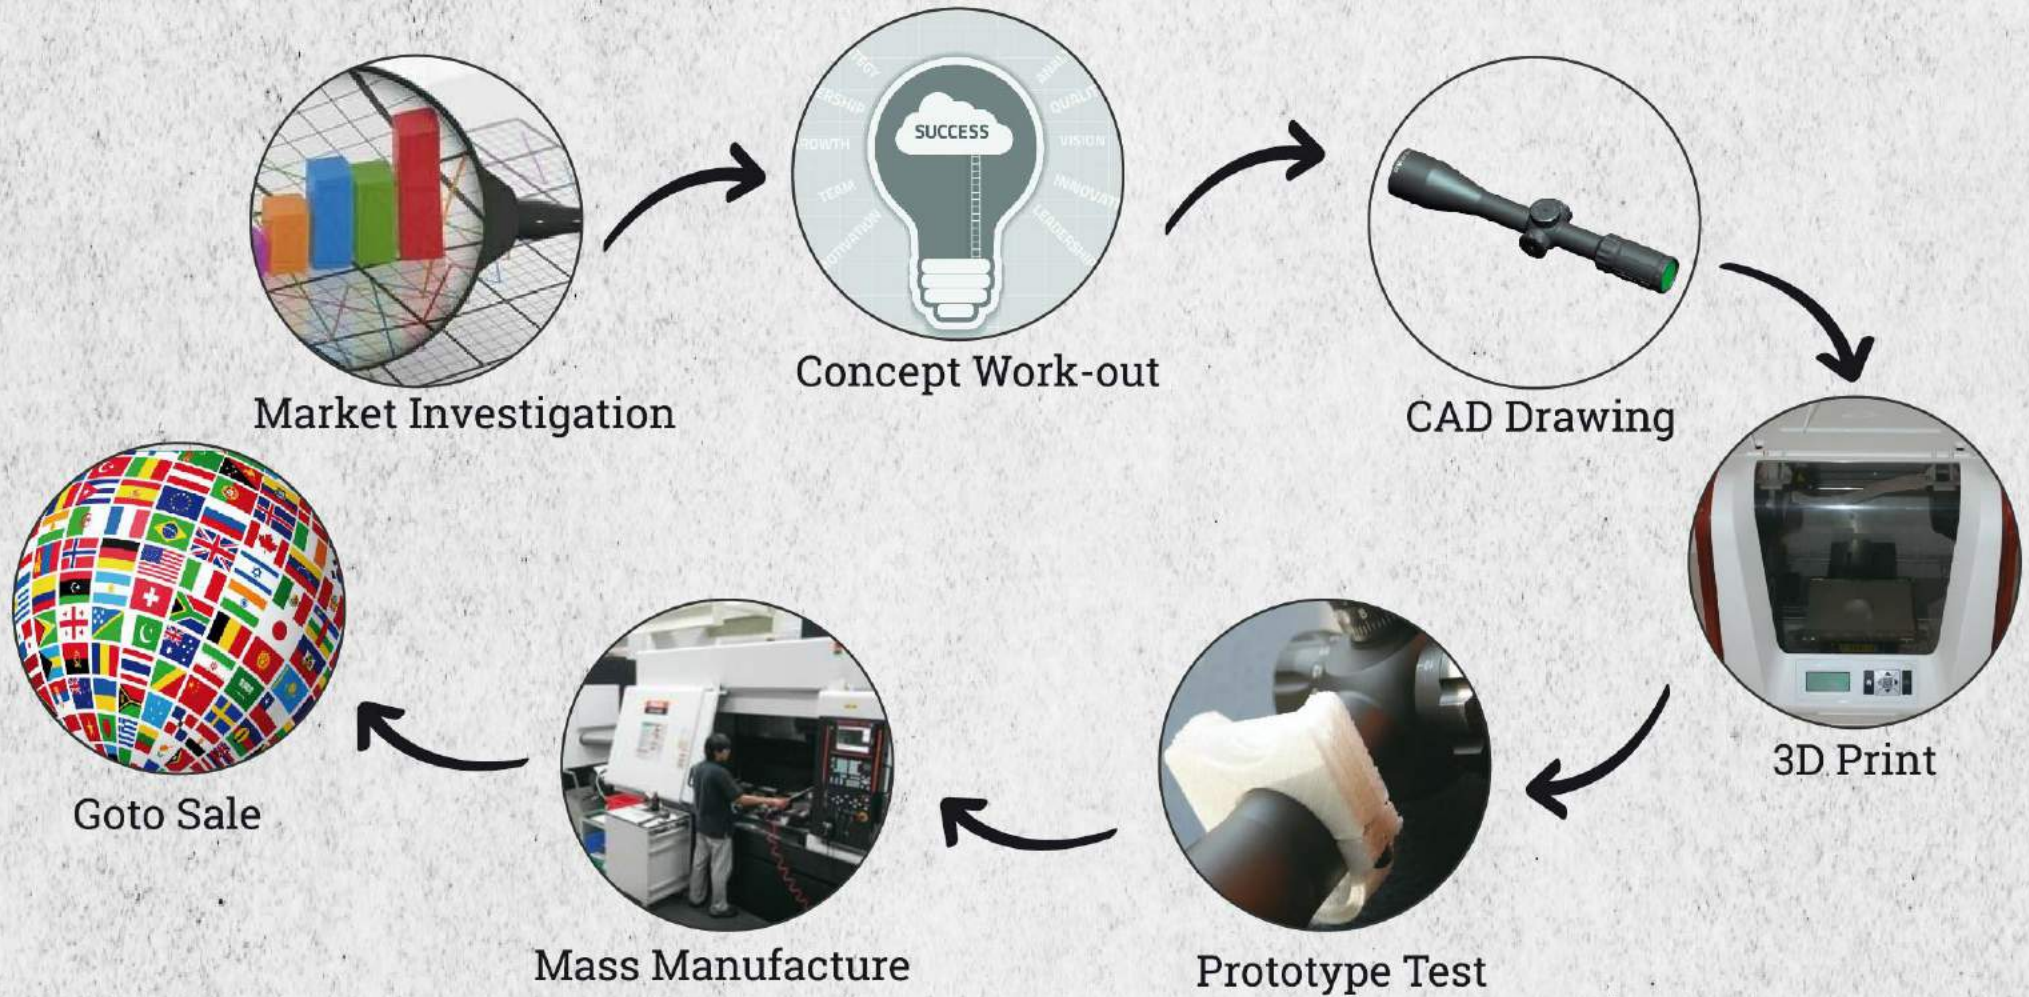

HOW OUR NEW PRODUCT LAUNCH